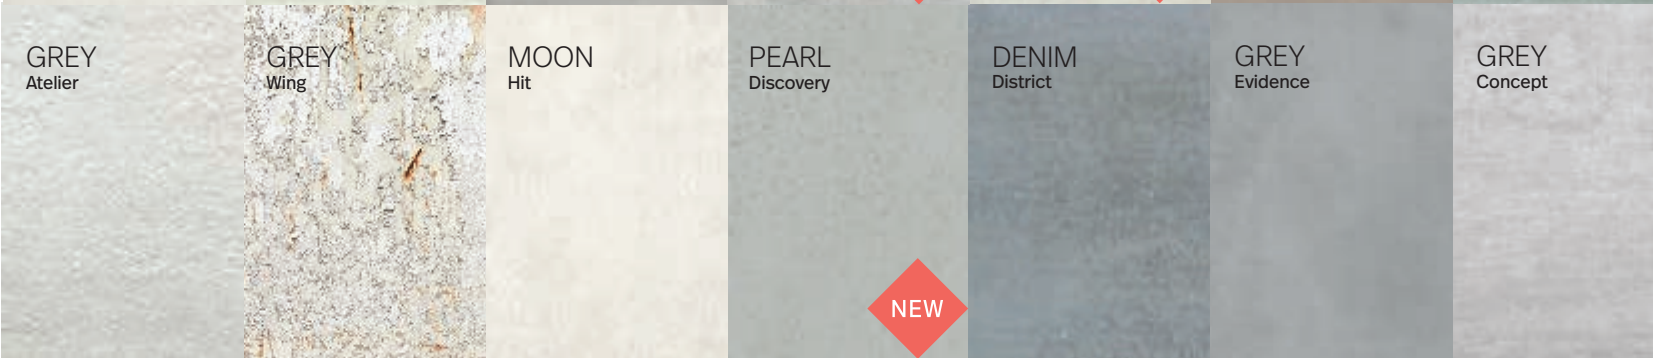

NEW

NEW

NEW

NEW

NEW

NEW

NEW